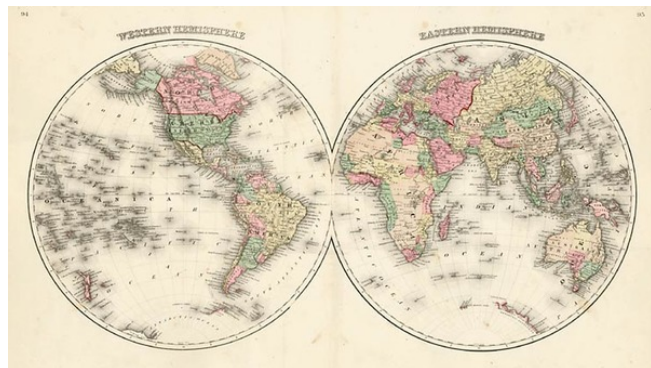

Barry Lawrence Ruderman Antique Maps Inc.

7407 La Jolla Boulevard
La Jolla, CA 92037

www.raremaps.com

(858) 551-8500
blr@raremaps.com

Western Hemisphere [and] Eastern Hemisphere

Stock#: 1544
Map Maker: Lloyd
Date: 1769
Place: New York
Color: Hand Colored
Condition: VG+
Size: 26 x 14 inches
Price: SOLD

Description:

Large format double hemisphere world map, colored by countries. Includes partial Antarctic Coast. Excellent detail. From HH Lloyd's atlas of the United States, which never reached separate publication, but which was used by Warner & Beers as a Supplement to their state and county atlases.