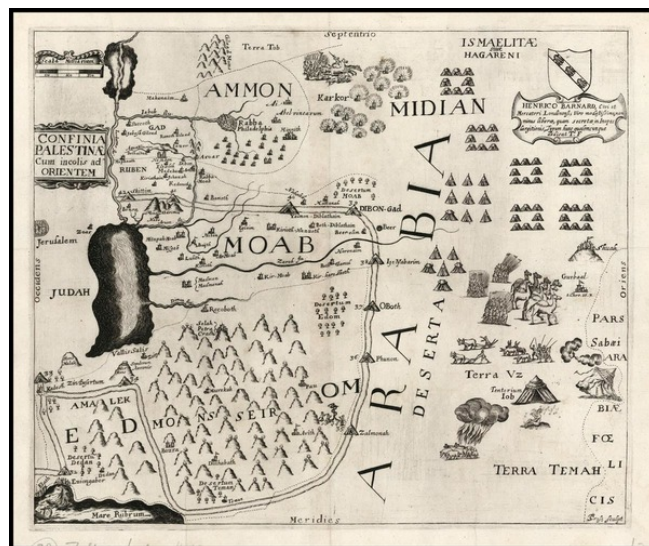

## Confinia Palestinae Cum incolis ad Orientem

**Stock#:** 15387  
**Map Maker:** Fuller  
**Date:** 1650  
**Place:** London  
**Color:** Uncolored  
**Condition:** VG  
**Size:** 13 x 11 inches  
**Price:** SOLD