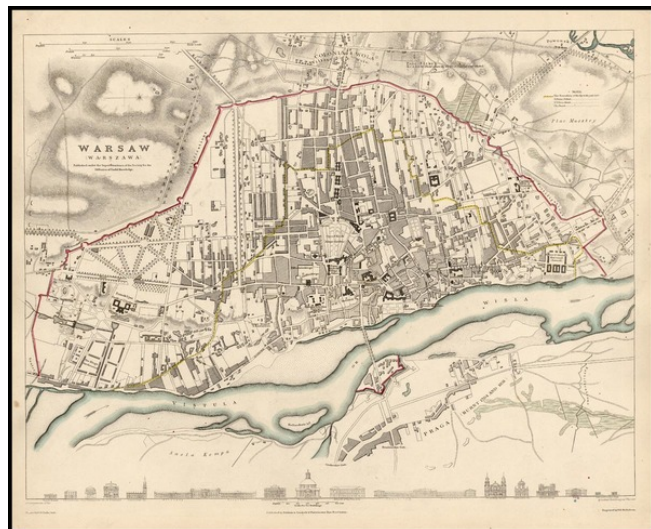

Barry Lawrence Ruderman Antique Maps Inc.

7407 La Jolla Boulevard
La Jolla, CA 92037

www.raremaps.com

(858) 551-8500
blr@raremaps.com

Warsaw (Warszawa)

Stock#: 15200
Map Maker: SDUK
Date: 1831
Place: London
Color: Hand Colored
Condition: VG
Size: 15.5 x 12 inches
Price: SOLD

Description:

Highly detailed town plan of Warsaw, including profile views of 16 major buildings across the bottom of the map. One of the best published in a commercial atlas in the 19th Century. First edition. Includes profiles of a number of the major buildings at the bottom.