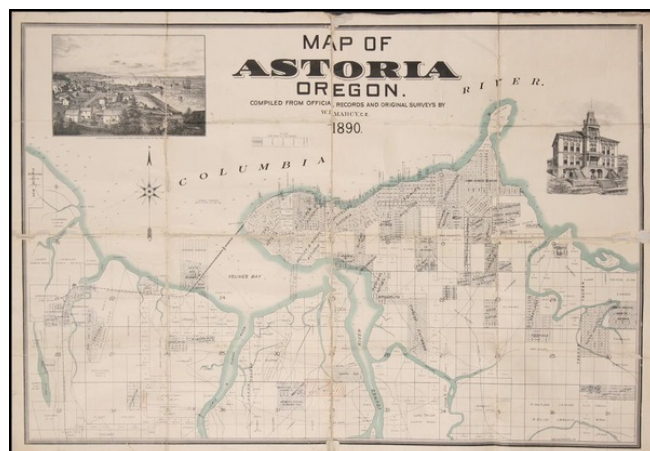

## Map of Astoria Oregon. Compiled From Official Records and Original Surveys By W.I. Marcy C.E. 1890.

**Stock#:** 15138  
**Map Maker:** Crocker & Co.  
**Date:** 1890  
**Place:** San Francisco  
**Color:** Color  
**Condition:** VG  
**Size:** 40 x 26 inches  
**Price:** SOLD

### Description:

Highly detailed map of Astoria, Oregon. The town is shown with extensive subdivisions, including land owners, streets, developer's names, etc. Large birdseye view and vignette of the court house, along with some manuscript notations showing the position of the electric road, county and county bridge then under construction. One of the earliest obtainable plans of Astoria, Oregon, along with the smaller Whitney Map, also published in 1890 by Henry Jackson of Philadelphia. All 19th Century Plans of Astoria are very rare.