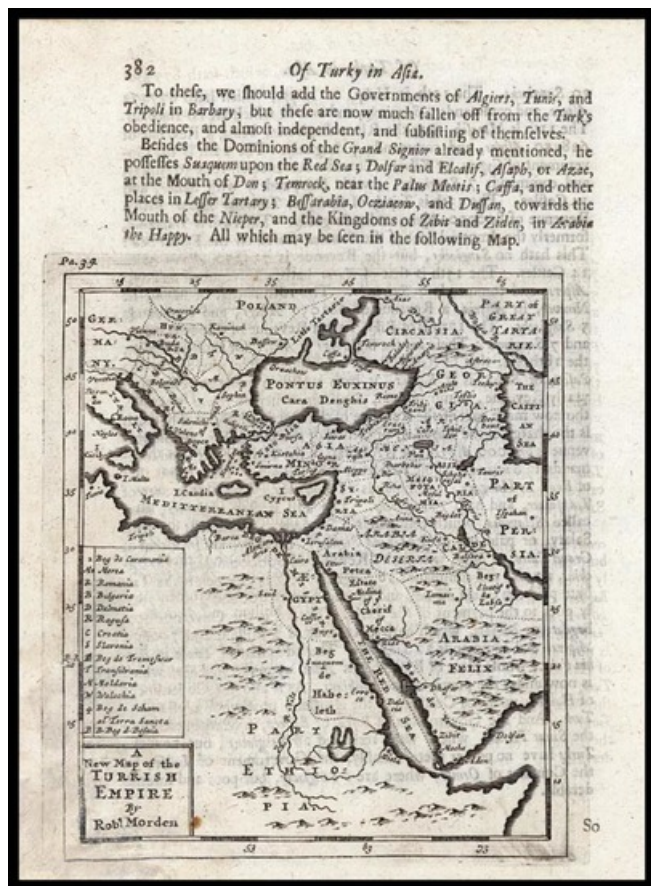

Barry Lawrence Ruderman Antique Maps Inc.

7407 La Jolla Boulevard
La Jolla, CA 92037

www.raremaps.com

(858) 551-8500
blr@raremaps.com

A New Map of the Turkish Empire

Stock#: 14857
Map Maker: Morden
Date: 1687
Place: London
Color: Uncolored
Condition: VG
Size: 5 x 5 inches
Price: SOLD

Description:

Rare early English map of the then Turkish Empire, extending from Southeastern Europe, the Black and Mediterranean Seas, etc. to Saudi Arabia and the Caspian Sea. Excellent detail, including a key naming a number of different countries in the region.