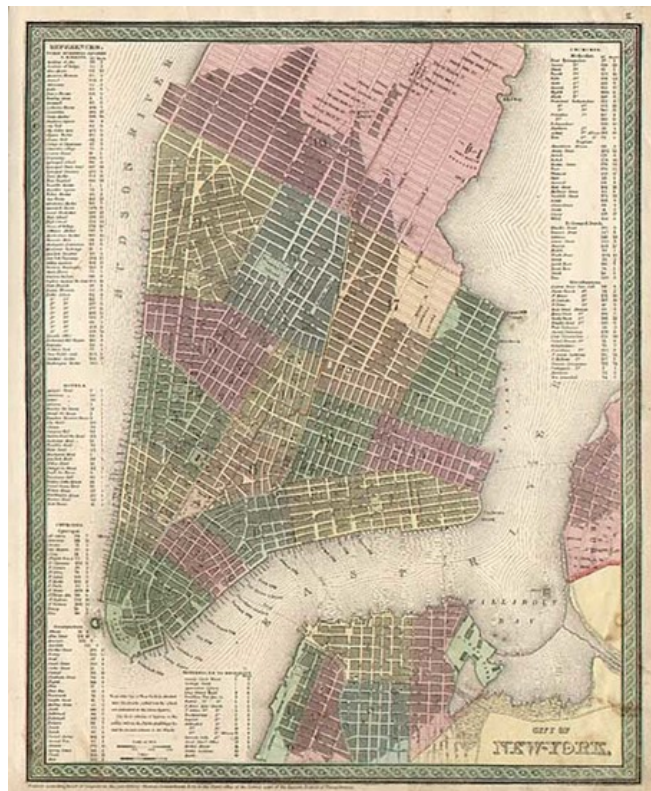

Barry Lawrence Ruderman Antique Maps Inc.

7407 La Jolla Boulevard
La Jolla, CA 92037

www.raremaps.com

(858) 551-8500
blr@raremaps.com

City of New York

Stock#: 1416
Map Maker: Thomas, Cowperthwait & Co.
Date: 1850
Place: Philadelphia
Color: Hand Colored
Condition: VG
Size: 15 x 12 inches
Price: SOLD

Description:

Detailed map of Manhattan and part of Brooklyn and Williamsburg, extending north to 37th Street and Murray Hill (including the future home of the Old Print Shop!). Extensive reference keys show public buildings and markets, hotels, churches, and a separate key for Brooklyn. Ferry lines are located, along with several other notes. Colored by wards.