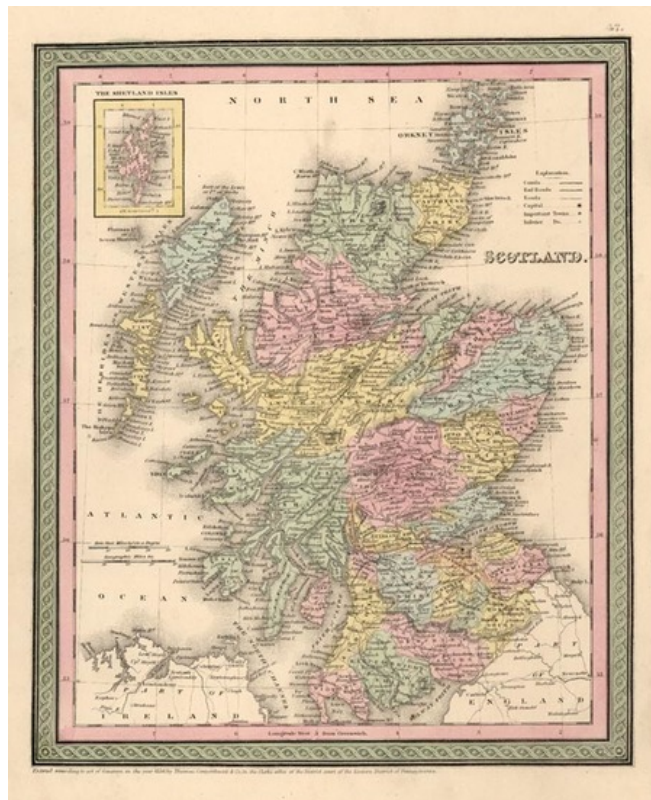

Barry Lawrence Ruderman Antique Maps Inc.

7407 La Jolla Boulevard
La Jolla, CA 92037

www.raremaps.com

(858) 551-8500
blr@raremaps.com

Scotland

Stock#: 13200
Map Maker: Thomas, Cowperthwait & Co.
Date: 1850
Place: Philadelphia
Color: Hand Colored
Condition: VG
Size: 12 x 10 inches
Price: SOLD

Description:

Detailed and interesting map of Scotland, hand colored by county and showing towns, rivers, lakes, railroads, roads, etc. Inset of the Shetland Islands. A decorative interesting map.

Detailed Condition: