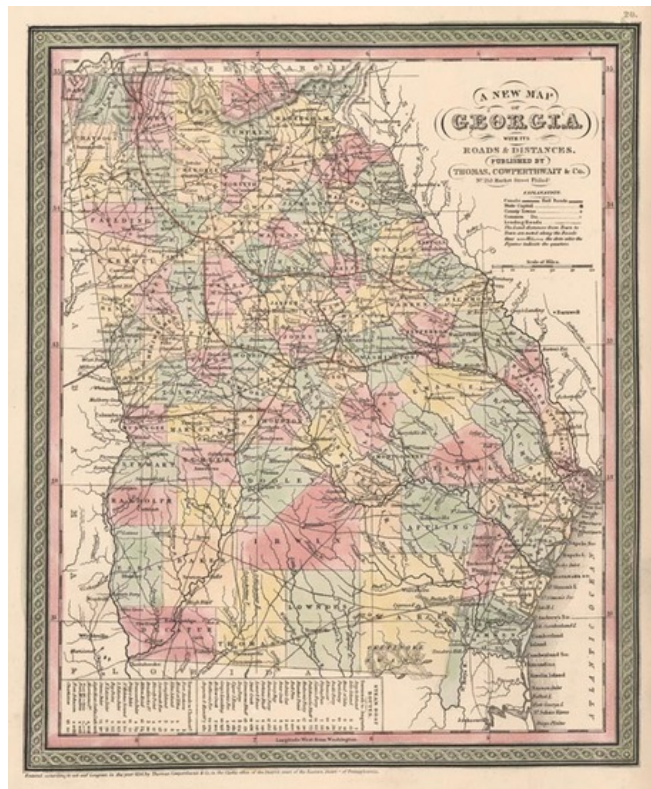

Barry Lawrence Ruderman Antique Maps Inc.

7407 La Jolla Boulevard
La Jolla, CA 92037

www.raremaps.com

(858) 551-8500
blr@raremaps.com

A New Map of Georgia with its Roads & Distances

Stock#: 13192
Map Maker: Thomas, Cowperthwait & Co.
Date: 1850
Place: Philadelphia
Color: Hand Colored
Condition: VG
Size: 14 x 12 inches
Price: SOLD

Description:

Gorgeous example of Cowperthwait's map of Georgia, colored by county and showing towns, rivers, canals, roads, railroads etc. A key lists steamship routes and distances.

Detailed Condition: