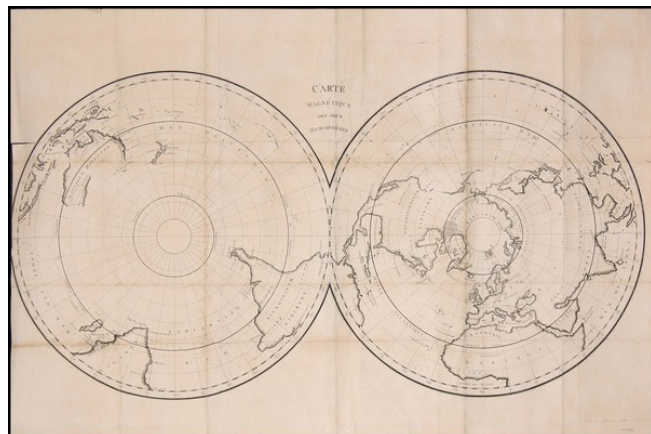

Barry Lawrence Ruderman Antique Maps Inc.

7407 La Jolla Boulevard
La Jolla, CA 92037

www.raremaps.com

(858) 551-8500
blr@raremaps.com

(World) Carte Magnetique des deux Hemispheres

Stock#: 12882
Map Maker: Buffier
Date: 1780
Place: Paris
Color: Uncolored
Condition: VG
Size: 36 x 18.5 inches
Price: SOLD

Description:

A good example of La Perouse's double hemisphere map of the World, which accompanied George Louis Leclerc Buffon's *Histoire naturelle, generale et particulare*, a monumental multi-volume treatise first published at the end of the 18th Century.

Includes a conjectural Australia, good treatment of New Zealand after Cook, detailed treatment of the NW Coast of America, post-dating the voyages of Cook, but pre-dating Vancouver, with nice detail in the Arctic Circle.

Detailed Condition:

A bit toned at the folds, one short fold split and some offsetting, but still a good example of this scarce map.