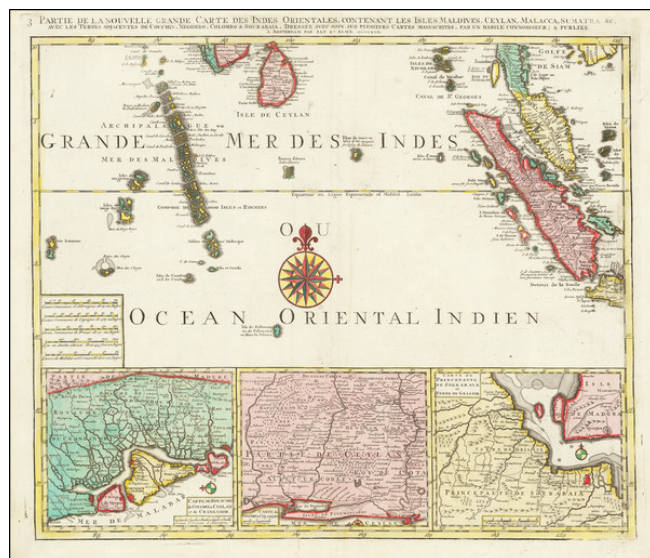

**Barry Lawrence Ruderman
Antique Maps Inc.**

7407 La Jolla Boulevard
La Jolla, CA 92037

www.raremaps.com

(858) 551-8500
blr@raremaps.com

**Partie De La Nouvelle Grande Carte Des Indes Orientales, Contenant Les Isles
Maldives.....Par Ian B. Elwe 1792**

Stock#: 12735
Map Maker: Elwe
Date: 1792
Place: Amsterdam
Color: Hand Colored
Condition: VG+
Size: 23 x 19 inches
Price: SOLD

Description:

Finely detailed regional map depicting Singapore, Ceylon, the Maldive Islands, Sumatra, Southern Malaysia, etc.

Remarkably detailed this map is highly decorative as well.

Detailed Condition: