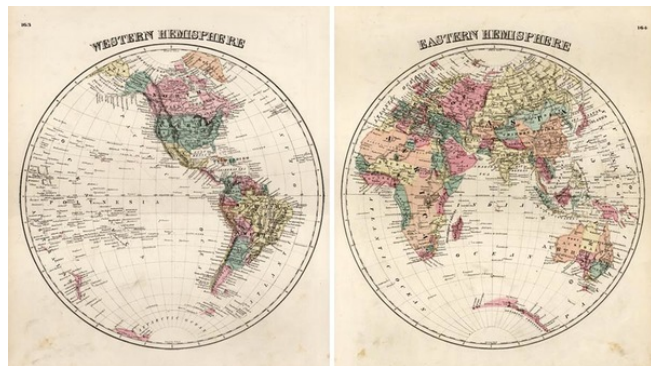

Barry Lawrence Ruderman Antique Maps Inc.

7407 La Jolla Boulevard
La Jolla, CA 92037

www.raremaps.com

(858) 551-8500
blr@raremaps.com

Western Hemisphere [with] Eastern Hemisphere

Stock#: 12596
Map Maker: Morse
Date: 1856
Place: New York
Color: Hand Colored
Condition: VG
Size: 14 x 13 inches (each)
Price: SOLD

Description:

Decorative pair of maps of the Eastern & Western Hemisphere. Includes significant detail in Antarctica. A colored by countries.

Detailed Condition: