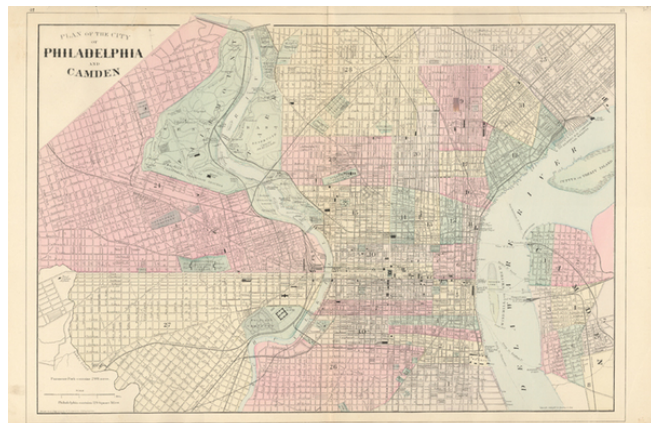

## Plan of the City of Philadelphia and Camden

**Stock#:** 12260  
**Map Maker:** Bradley & Bros.  
**Date:** 1887  
**Place:** Philadelphia  
**Color:** Color  
**Condition:** VG  
**Size:** 20.5 x 14 inches  
**Price:** SOLD

### Description:

Detailed large format map of Philadelphia and Camden, colored by wards. Shows towns, roads, buildings, bridges, railways and stations, Ferrys, hospitals, colleges, parks, cemeteries, orphan asylum, reservoir, Centennial Exhibition Grounds, etc. Very detailed. A bit of chipping outside the neatline at lower centerfold, but a good example.