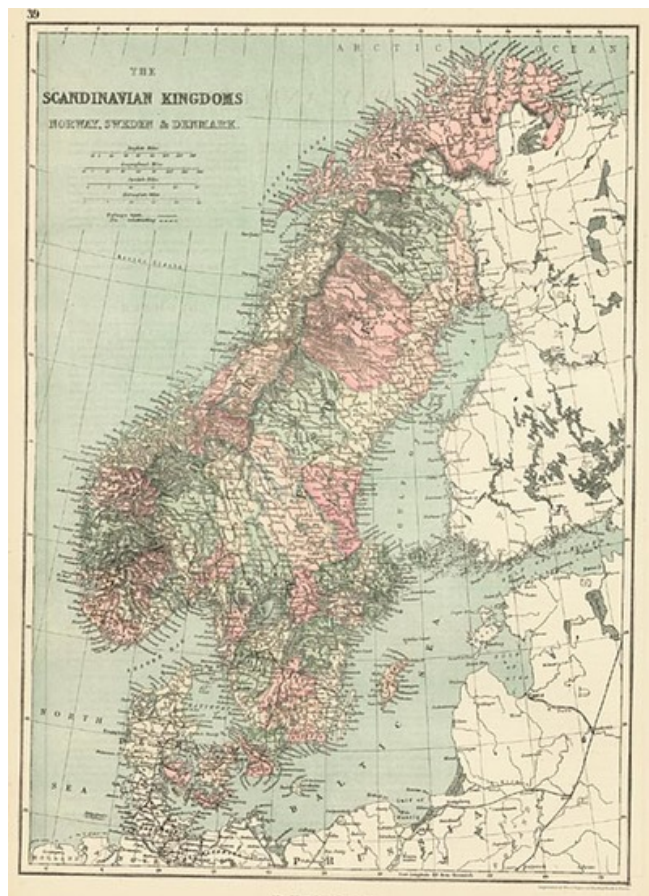

Barry Lawrence Ruderman Antique Maps Inc.

7407 La Jolla Boulevard
La Jolla, CA 92037

www.raremaps.com

(858) 551-8500
blr@raremaps.com

The Scandinavian Kingdoms Norway, Sweden & Danmark

Stock#: 1158
Map Maker: Williams
Date: 1873
Place: New York
Color: Hand Colored
Condition: VG
Size: 17 x 13 inches
Price: SOLD

Description:

Detailed map, colored by provinces, showing towns, roads, lakes, rivers, railway lines, etc.

Detailed Condition: