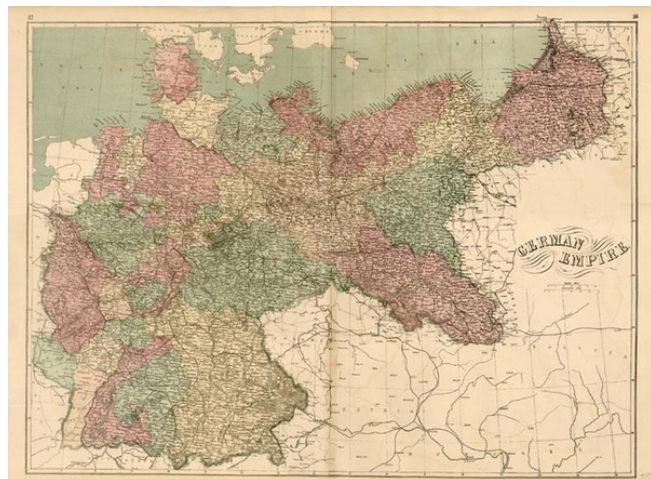

Barry Lawrence Ruderman Antique Maps Inc.

7407 La Jolla Boulevard
La Jolla, CA 92037

www.raremaps.com

(858) 551-8500
blr@raremaps.com

German Empire

Stock#: 11349
Map Maker: Williams
Date: 1873
Place: New York
Color: Color
Condition: VG
Size: 24 x 17 inches
Price: SOLD

Description:

Highly detailed map of the German Empire, from Bavaria and the Rhineland to East and West Prussia.

Detailed Condition: