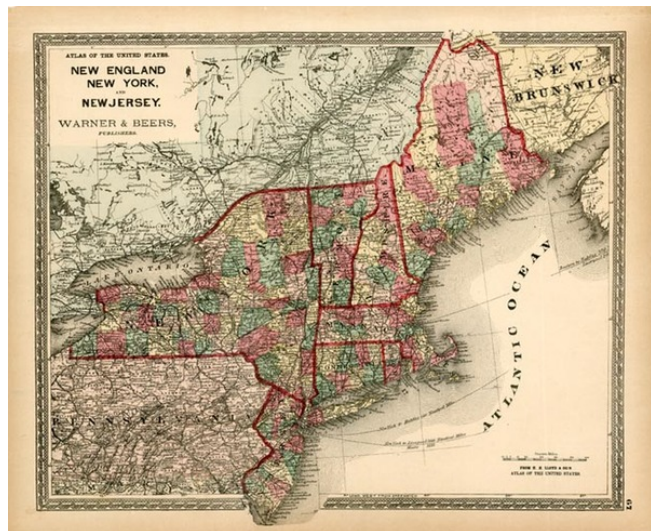

## New England, New York and New Jersey

**Stock#:** 11011  
**Map Maker:** Lloyd / Warner & Beers  
**Date:** 1872  
**Place:** New York  
**Color:** Hand Colored  
**Condition:** VG-  
**Size:** 16 x 13 inches  
**Price:** SOLD

### Description:

Detailed map, colored by counties and showing towns, rivers, railroads, lakes, mountains, roads, etc. A bit toned, with a few minor tears. HH Lloyd's Atlas of the United States was never issued as a separate Atlas. Its only appearance is as a supplement to County and State atlases published by Warner & Beers.