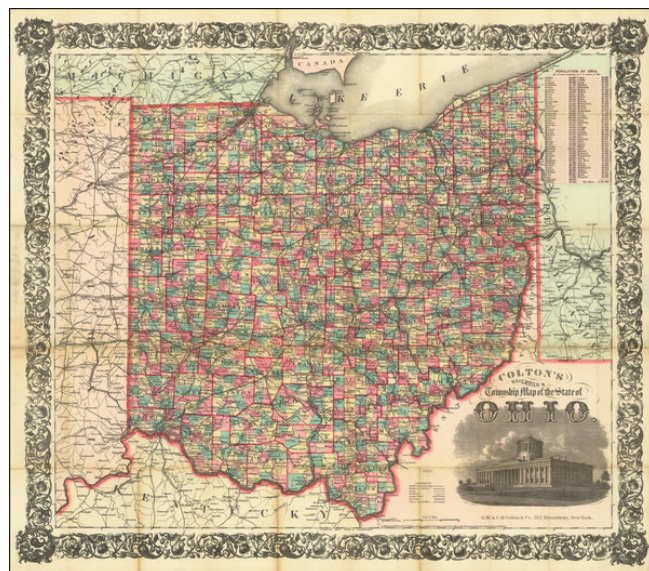

## Colton's Railroad and Township Map of the State of Ohio

**Stock#:** 105726  
**Map Maker:** Colton  
**Date:** 1892  
**Place:** New York  
**Color:** Hand Colored  
**Condition:** VG  
**Size:** 26.3 x 20.7 inches  
**Price:** \$ 345.00

### Description:

This detailed 1892 map of Ohio by G.W. & C.B. Colton & Co. showcases the state's counties, townships, and railroads. The map is intricately bordered with floral designs and highlights the development of the state's transportation network at the time. A notable feature is the inset of the state capitol building located in Columbus. The population table on the right-hand side provides valuable demographic information from the period. The map is colored in a vibrant palette.

### Detailed Condition:

Lithograph with hand-color on delicate wove paper. Vibrant original hand-color. Without booklet, this map presents a nice flat conformation. Minor tears supported on verso with thin bits of archival tissue.