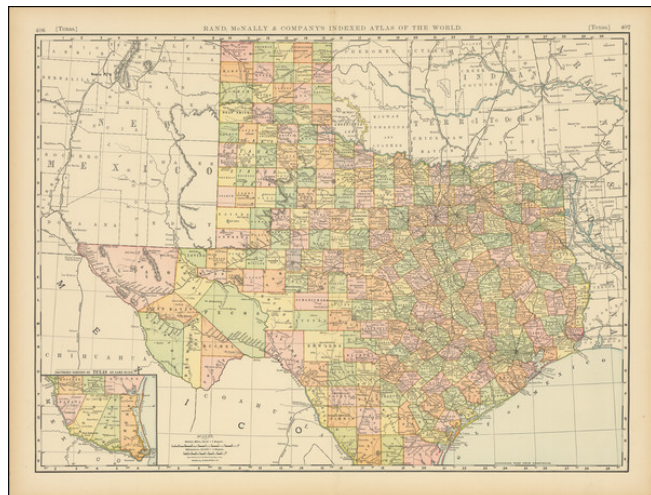

Barry Lawrence Ruderman Antique Maps Inc.

7407 La Jolla Boulevard
La Jolla, CA 92037

www.raremaps.com

(858) 551-8500
blr@raremaps.com

Rand McNally & Company's Indexed Atlas of the World Map of Texas

Stock#: 105581
Map Maker: Rand McNally & Company
Date: 1892
Place: Chicago
Color: Color
Condition: VG+
Size: 26 x 19.5 inches
Price: \$ 195.00

Description:

Excellent highly detailed map of Texas, colored by counties.

Shows towns, rivers, lakes, roads, railroads, etc.

Detailed Condition: