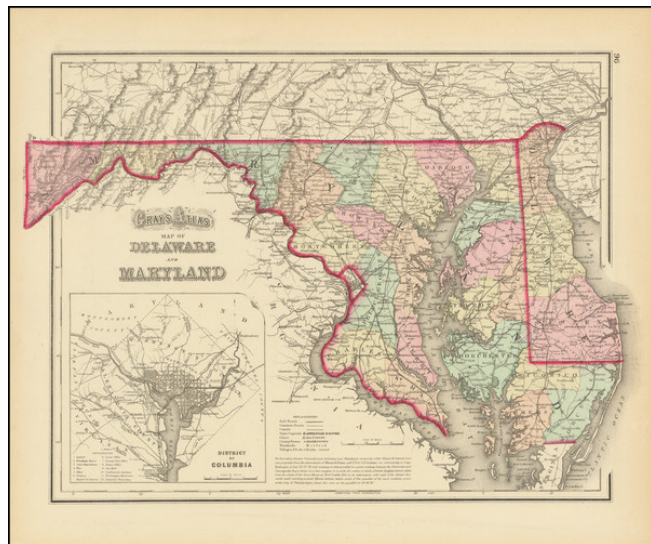

Barry Lawrence Ruderman Antique Maps Inc.

7407 La Jolla Boulevard
La Jolla, CA 92037

www.raremaps.com

(858) 551-8500
blr@raremaps.com

Gray's Atlas Map of Maryland & Delaware [with inset of District of Columbia]

Stock#: 105008
Map Maker: Gray
Date: 1874
Place: Philadelphia
Color: Hand Colored
Condition:
Size: 14 x 12 inches
Price: \$ 145.00

Description:

Detailed map of Maryland and Delaware, published by Gray.

The map is colored by townships and showing towns, counties, rivers, railroads, and substantial additional details.