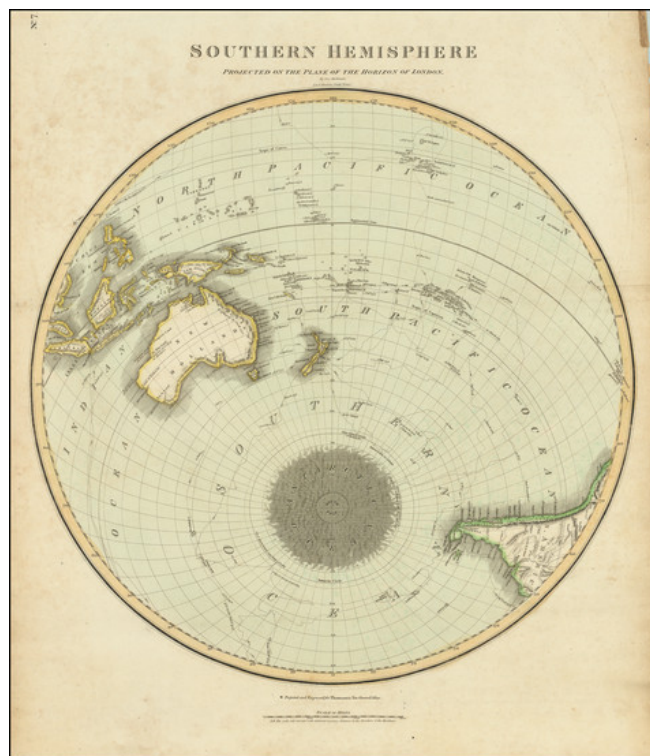

**Barry Lawrence Ruderman
Antique Maps Inc.**

7407 La Jolla Boulevard
La Jolla, CA 92037

www.raremaps.com

(858) 551-8500
blr@raremaps.com

**Southern Hemisphere Projected On The Plane of The Horizon of London By Geo.
Buchanan**

Stock#: 104886
Map Maker: Thomson
Date: 1816
Place: Edinburgh
Color: Hand Colored
Condition: VG
Size: 19.5 x 22.5 inches
Price: \$ 345.00

Description:

Interesting and highly detailed map of the Southern Hemisphere, published by Thomson.

The map shows an unusual orientation, such that all of Oceania appears including the Sandwich Islands.

The map includes the details of Cook's voyages through the region, including dates and the direction of his course.