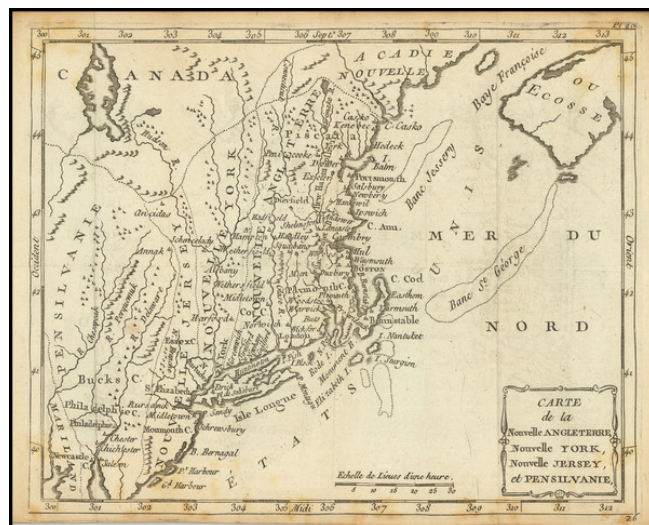

Barry Lawrence Ruderman Antique Maps Inc.

7407 La Jolla Boulevard
La Jolla, CA 92037

www.raremaps.com

(858) 551-8500
blr@raremaps.com

Carte De La Nouvelle Angletterre Nouvelle York et Pensilvanie . . .

Stock#: 104862
Map Maker: Anonymous
Date: 1750
Place: Paris
Color: Uncolored
Condition: VG
Size: 9 x 7 inches
Price: \$ 375.00

Description:

Rare early map of the region bounded by New England, Lake Ontario and the northern Chesapeake River, centered on New York and Connecticut.

shows towns, roads, mountains, rivers, islands, capes, ports and other nice details.

A nice French & Indian War map of the Northern British Colonies.

Detailed Condition: