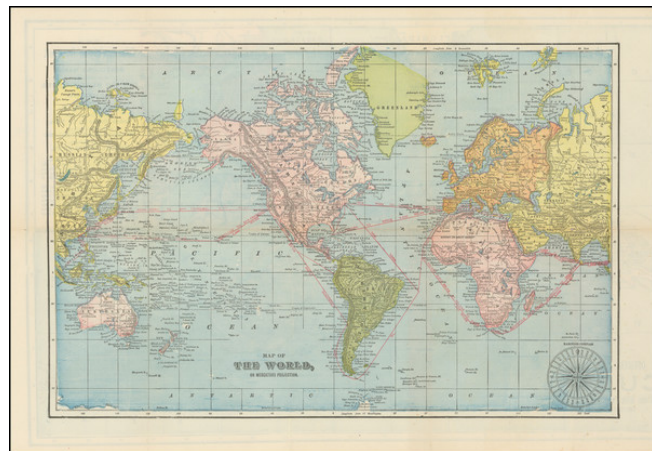

Barry Lawrence Ruderman Antique Maps Inc.

7407 La Jolla Boulevard
La Jolla, CA 92037

www.raremaps.com

(858) 551-8500
blr@raremaps.com

Chart of the World on Mercator's Projection [with large compass rose]

Stock#: 104601
Map Maker: Cram
Date: 1893
Place: Chicago
Color: Color
Condition:
Size: 18 x 12 inches
Price: \$ 125.00

Description:

Detailed map of the World on Mercator's Projection.

Includes the various currents of the world, illustrated in Red and a large compass rose in the lower right corner.

Detailed Condition: