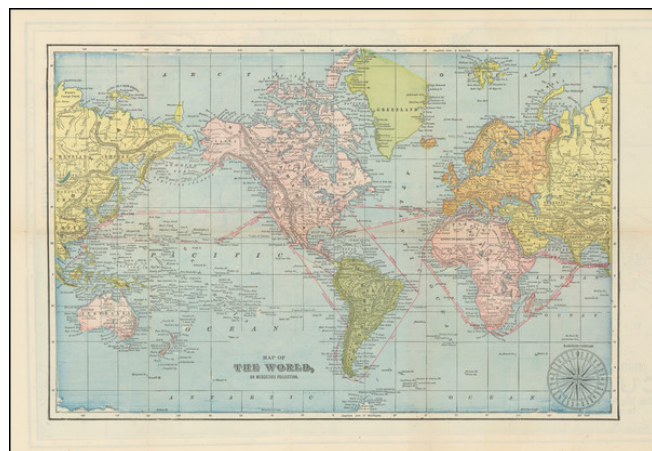

Barry Lawrence Ruderman Antique Maps Inc.

7407 La Jolla Boulevard
La Jolla, CA 92037

www.raremaps.com

(858) 551-8500
blr@raremaps.com

Chart of the World on Mercator's Projection [with large compass rose]

Stock#: 104601
Map Maker: Cram
Date: 1893
Place: Chicago
Color: Color
Condition:
Size: 18 x 12 inches
Price: \$ 125.00

Description:

Detailed map of the World on Mercator's Projection.

Includes the various currents of the world, illustrated in Red and a large compass rose in the lower right corner.

Detailed Condition: