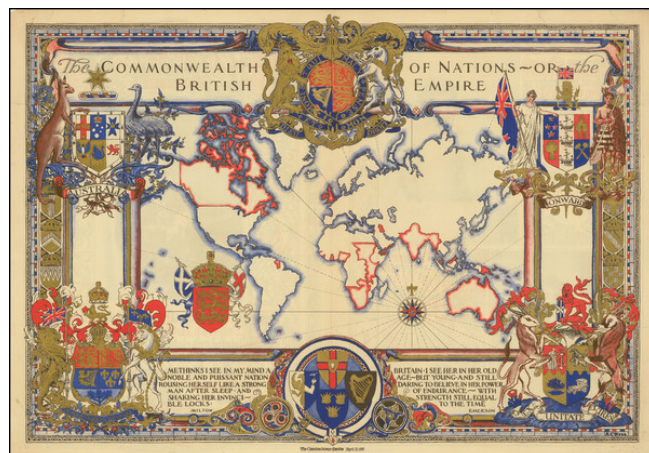

Barry Lawrence Ruderman Antique Maps Inc.

7407 La Jolla Boulevard
La Jolla, CA 92037

www.raremaps.com

(858) 551-8500
blr@raremaps.com

The Commonwealth of Nations - Or the British Empire

Stock#: 104569
Map Maker: Webb
Date: 1937
Place: London
Color: Color
Condition: VG+
Size: 21.5 x 14.5 inches
Price: SOLD

Description:

Scarce World Map, celebrating the extent of the British Empire, with extra text sheet.

The map was prepared for a special color section of the *Christian Science Monitor*, to celebrate the coronation of King George VI in May 1937.

This magnificent map illustrated with much gilded heraldry and accompanied by quotations from Milton and Emerson, shows the British Empire in outline.

On the verso there are photographic portraits of George VI, Princess Elizabeth and Princess Margaret.