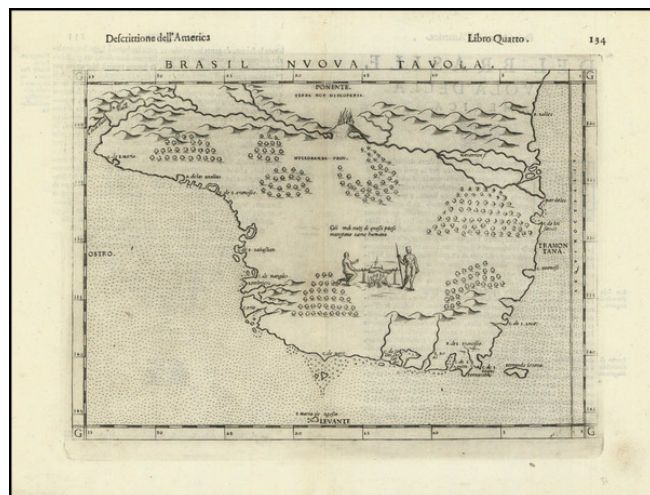

## Brasil Nuova Tavola

**Stock#:** 104502  
**Map Maker:** Ruscelli  
**Date:** 1598  
**Place:** Venice  
**Color:** Uncolored  
**Condition:** VG  
**Size:** 10 x 7.5 inches  
**Price:** \$ 345.00

### Description:

Nice example of the third and final state of Ruscelli's map of Brasil.

Ruscelli's map is one of the earliest obtainable separately published maps of Brazil. First published in 1561, Ruscelli's work is an expanded edition of Gastaldi's *Geographia* of 1548, which has been called the most comprehensive atlas produced between Martin Waldseemüller's *Geographiae* of 1513, and the Abraham Ortelius *Theatrum* of 1570. Ruscelli and Gastaldi's maps were beautifully engraved on copper, marking a turning point in the history of cartography. From that point forward, the majority of cartographic works used this medium. As it was a harder material than wood it gave the engraver the ability to render more detail.

The third state of the map includes a scene showing cannibalism at center of the map.