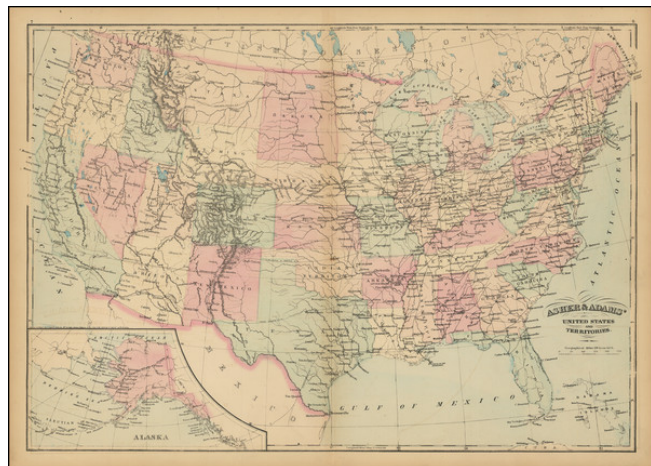

Barry Lawrence Ruderman Antique Maps Inc.

7407 La Jolla Boulevard
La Jolla, CA 92037

www.raremaps.com

(858) 551-8500
blr@raremaps.com

Asher & Adams' United States and its Territories

Stock#: 104275
Map Maker: Asher & Adams
Date: 1872
Place: New York
Color: Hand Colored
Condition: VG
Size: 22 x 16 inches
Price: \$ 175.00

Description:

Detailed map of the United States, published by Asher & Adams.

The map focuses on railroad routes and proposed railroad routes in the United States.

The singular Dakota is shown as is Indian Territory.