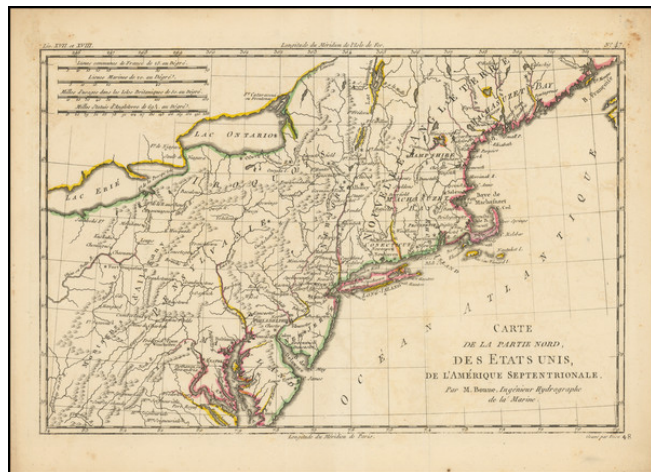

Stock#: 104271
Map Maker: Bonne
Date: 1787
Place: Paris
Color: Outline Color
Condition: VG
Size: 12.5 x 8.5 inches
Price: \$ 245.00

Description:

Detailed map of the region bounded by New England, Lake Erie, the Alleghenies, Virginia and Maryland.

Includes towns, mountain, rivers, lakes, Indians, forts, etc.

A nice post-Revolutionary War map.

Detailed Condition: