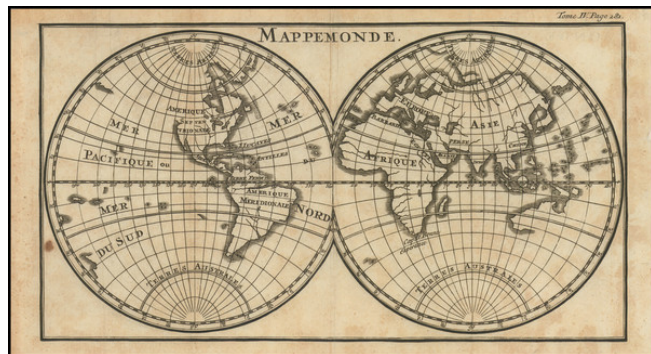

## Mappmonde

**Stock#:** 104026  
**Map Maker:** Anonymous  
**Date:** 1740 circa  
**Place:** n.p.  
**Color:** Uncolored  
**Condition:** VG  
**Size:** 8 x 6 inches  
**Price:** \$ 245.00

### Description:

Charming mid 18th Century map of the World, showing the cartographic knowledge of the period, on the eve of the Great Explorations of the Pacific Ocean.

Incomplete Australian and New Zealand Coastline. The northwest coast of America is also incomplete and a piece of the curious land bridge that connected the NE Coast of Asia to the NW Coast of America is still shown.