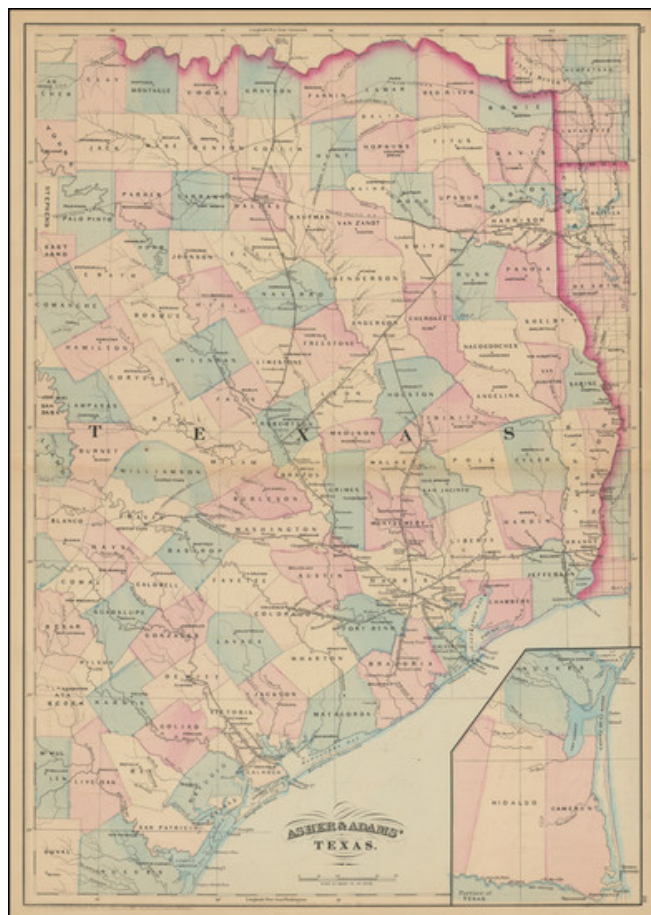

## Asher & Adams' Texas Eastern Portion

**Stock#:** 103871  
**Map Maker:** Asher & Adams  
**Date:** 1874  
**Place:** New York  
**Color:** Hand Colored  
**Condition:**  
**Size:** 22 x 16 inches  
**Price:** \$ 275.00

### Description:

Interesting large format map of Eastern Texas, hand colored by counties, from Asher & Adams' Atlas of the *United States*.

Conceived as a railroad atlas map, the map gives a very detailed treatment of the rail lines and stations. Large inset of the region between Brownsville and Corpus Christi. Shows towns, railroad lines, stations, etc. Post offices are also located.

One of the most interesting large format commercial maps of Texas from the early 1870s.