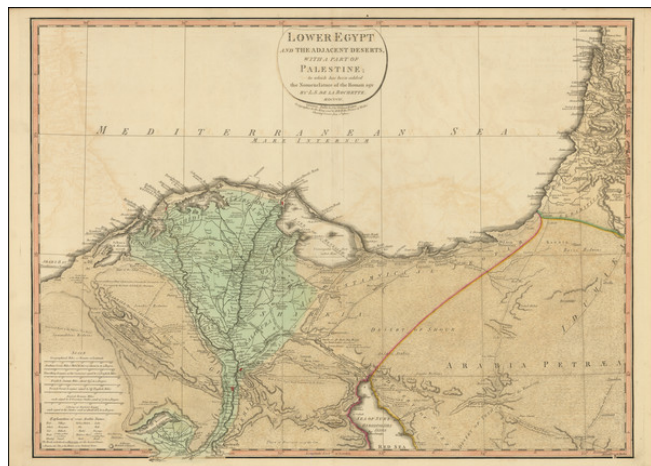

**Barry Lawrence Ruderman
Antique Maps Inc.**

7407 La Jolla Boulevard
La Jolla, CA 92037

www.raremaps.com

(858) 551-8500
blr@raremaps.com

**Lower Egypt and The Adjacent Deserts, with a part of Palestine; to which has been
added the Nomenclature of the Roman Age . . . MDCCCII**

Stock#: 103604
Map Maker: Faden
Date: 1802
Place: London
Color: Hand Colored
Condition: VG
Size: 30 x 22 inches
Price: \$ 345.00

Description:

Highly detailed map of Egypt, the Holy Land and part of the Saudi Peninsula.

Shows tracks of explorers and caravan routes. Key translates Arabic names. Includes Jerusalem in the east.

Detailed Condition: