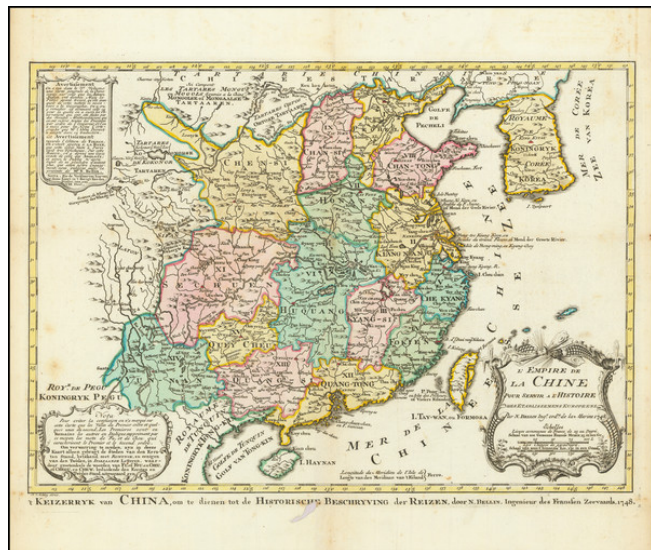

Barry Lawrence Ruderman Antique Maps Inc.

7407 La Jolla Boulevard
La Jolla, CA 92037

www.raremaps.com

(858) 551-8500
blr@raremaps.com

L'Empire De La Chine . . . 1748

Stock#: 103152
Map Maker: Schley
Date: 1773
Place: Amsterdam
Color: Hand Colored
Condition: VG
Size: 16 x 11.5 inches
Price: \$ 375.00

Description:

Detailed map of China and Korea, extending to the Tartar regions in the west and showing Hainan and Formosa Islands.

Includes a 3 decorative cartouches.

The map appeared in a scarce Dutch edition of Bellin's History of Voyages, originally published in Paris.