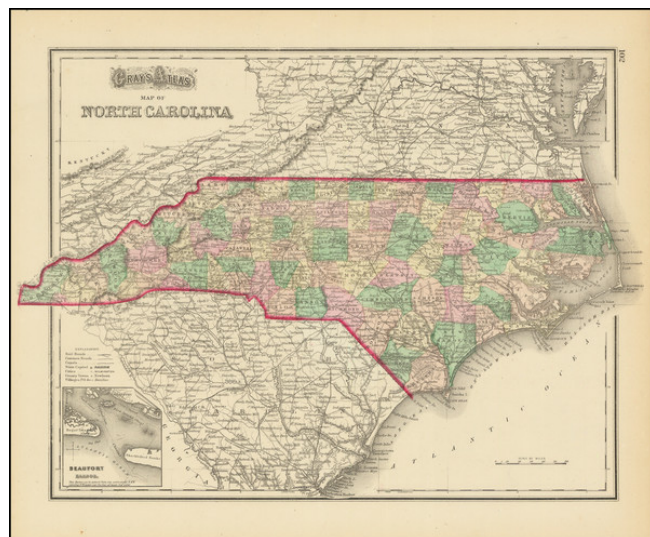

Barry Lawrence Ruderman Antique Maps Inc.

7407 La Jolla Boulevard
La Jolla, CA 92037

www.raremaps.com

(858) 551-8500
blr@raremaps.com

Gray's Atlas Map of North Carolina

Stock#: 103122
Map Maker: Gray
Date: 1873
Place: Philadelphia
Color: Hand Colored
Condition: VG+
Size: 16.5 x 12 inches
Price: \$ 145.00

Description:

Highly detailed map of North Carolina, published by OW Gray.

The map is colored by counties and showing towns, roads, railroads, lakes, Post Offices, harbors, islands and other details.

Inset map of Beaufort Harbor.