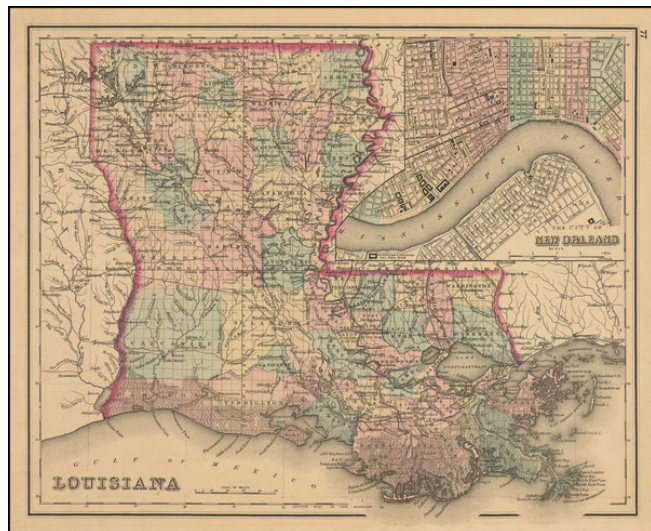

## Louisiana (New Orleans inset)

**Stock#:** 103070  
**Map Maker:** Gray  
**Date:** 1875  
**Place:** Philadelphia  
**Color:** Hand Colored  
**Condition:** VG+  
**Size:** 15 x 12 inches  
**Price:** \$ 175.00

### Description:

Detailed map of Louisiana, published by OW Gray.

The map is colored by parish and showing roads, railroads, post offices, township surveys, towns, rivers, lakes, stations, and a host of other details.

OW Gray was one of the pre-eminent American map publishing firms in the mid-19th Century.

Fine attractive color and decorative border.