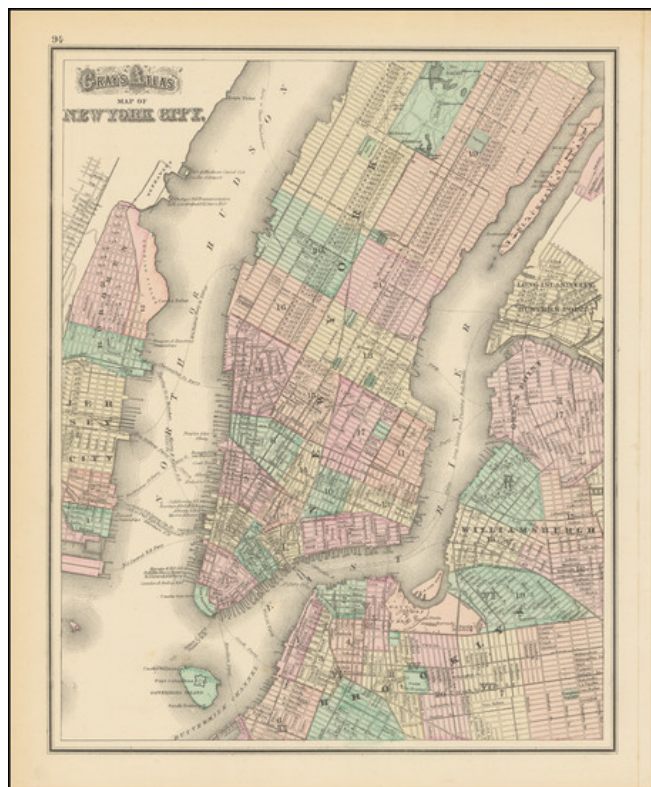

## Gray's Atlas Map of New York City

**Stock#:** 103068  
**Map Maker:** Gray  
**Date:** 1873  
**Place:** Philadelphia  
**Color:** Hand Colored  
**Condition:** VG+  
**Size:** 12 x 15 inches  
**Price:** \$ 275.00

### Description:

Gorgeous map of New York City, hand colored by wards.

From the true first edition of Gray's Atlas. Extends to Brooklyn, Hunter's Pt., Williamsburgh, Green Point, Jersey City and Hoboken. Extends north to include most of Central Park to about East 83rd. Shows streets, roads, rail lines, buildings, parks, wharfs, bridges, etc.

A fine map of the city.

### Detailed Condition:

Engraving on 19th-century wove paper. Original hand-coloring. Some very minor foxing.