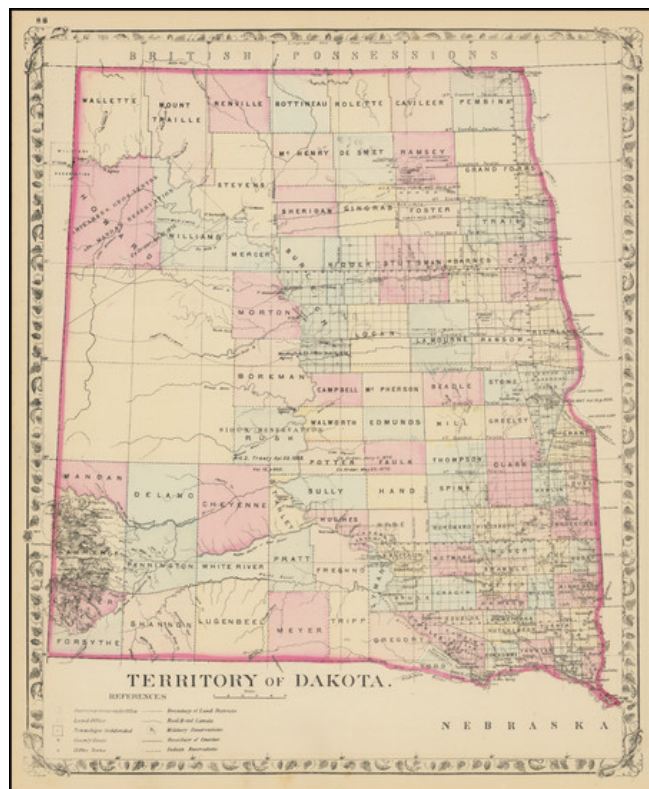

## Territory of Dakota

**Stock#:** 103064  
**Map Maker:** Mitchell Jr.  
**Date:** 1880  
**Place:** Philadelphia  
**Color:** Hand Colored  
**Condition:** VG+  
**Size:** 12 x 14.5 inches  
**Price:** \$ 195.00

### Description:

Highly detailed map of Dakota Territory, colored by counties and showing townships, towns, roads, railroads, rivers, lakes, mines, Indian Tribes and a host of other early details.

The earliest obtainable map of the Territory to appear in a commercial atlas.

### Detailed Condition:

Lithograph on 19th-century wove paper. Original hand-coloring. Very minor foxing.