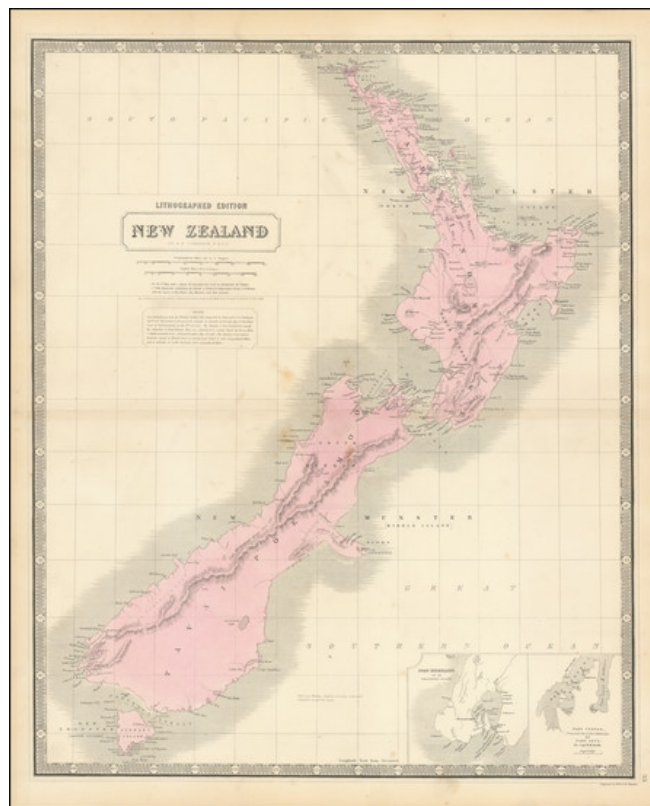

## New Zealand

**Stock#:** 103034  
**Map Maker:** Johnston  
**Date:** 1850  
**Place:** Edinburgh  
**Color:** Hand Colored  
**Condition:** VG  
**Size:** 19.5 x 24 inches  
**Price:** \$ 275.00

### Description:

Detailed map of New Zealand, colored by counties, and showing towns, mountains, rivers, lakes, bays harbors, islands and a host of other information.

### Detailed Condition:

Lithograph on 19th-century wove paper. Publisher's hand-color. Toning at centerfold. Very minor spotting toward center of map image. Toning at blank border edges.