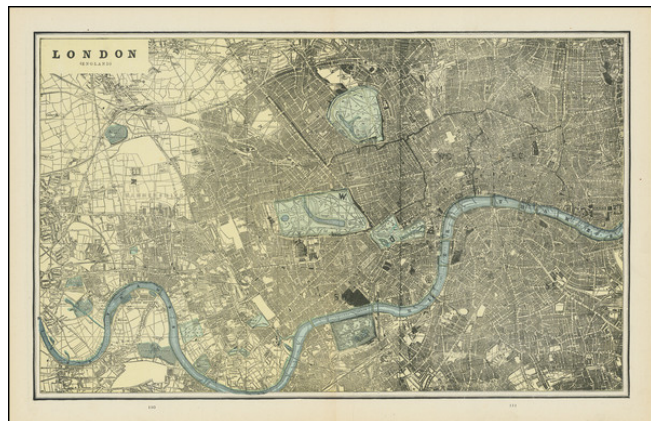

## London (England)

**Stock#:** 103032  
**Map Maker:** Cram  
**Date:** 1887  
**Place:** Chicago  
**Color:** Color  
**Condition:** VG+  
**Size:** 20 x 12 inches  
**Price:** \$ 125.00

### Description:

Highly detailed map of London, centered on the Thames River.

### Detailed Condition:

19th-century wove paper.