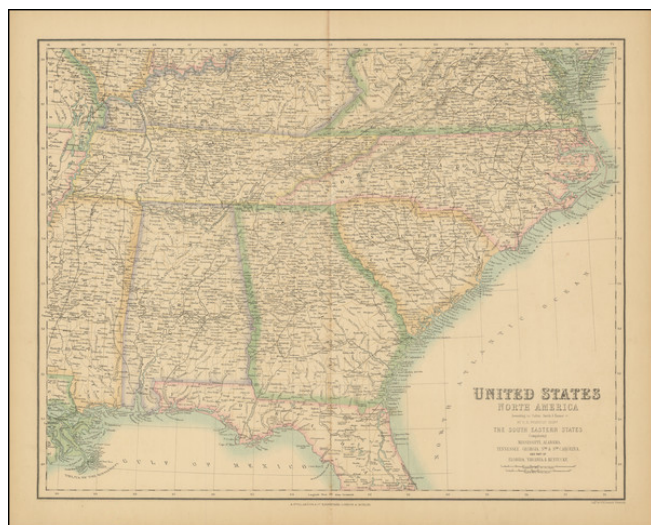

Stock#: 102969
Map Maker: Fullarton & Co.
Date: 1854
Place: Edinburgh
Color: Outline Color
Condition: VG
Size: 20 x 16 inches
Price: \$ 175.00

Description:

Highly detailed map of the region. Includes forts, railroads, mountains, rivers, towns, roads, lakes and other significant features. A highly detailed regional map.

Detailed Condition:

Engraving on 19th-century wove paper. Hand-colored outline. Minor toning at centerfold.