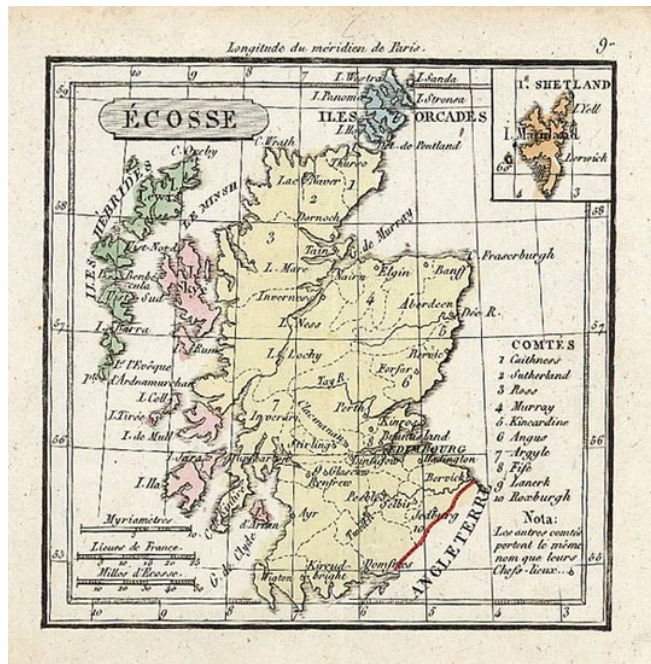

Barry Lawrence Ruderman Antique Maps Inc.

7407 La Jolla Boulevard
La Jolla, CA 92037

www.raremaps.com

(858) 551-8500
blr@raremaps.com

Ecosse

Stock#: 10269
Map Maker: Anonymous
Date:
Place:
Color: Hand Colored
Condition:
Size: 4 x 4 inches
Price: SOLD

Description:

Small interesting and detailed map of region showing major cities and ports.

Detailed Condition: