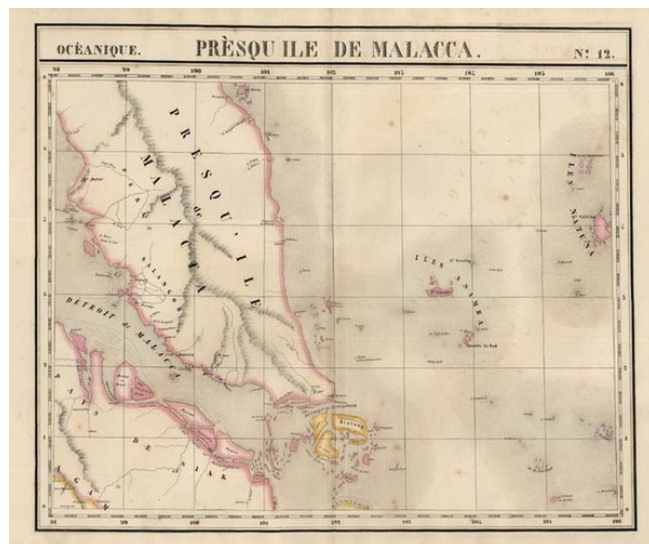

**Barry Lawrence Ruderman  
Antique Maps Inc.**

7407 La Jolla Boulevard  
La Jolla, CA 92037

www.raremaps.com

(858) 551-8500  
blr@raremaps.com

---

**Presqu'Ile De Malacca. Oceanique No. 12.**

**Stock#:** 10261  
**Map Maker:** Vandermaelen  
**Date:** 1825  
**Place:** Brussels  
**Color:** Hand Colored  
**Condition:** VG  
**Size:** 20 x 18 inches  
**Price:** SOLD

**Description:**

Detailed regional map, centered on the Straits of Singapore, and extending to Pyas De Siak, Tronganon, Malacca, Mt. Perac, and the Natuna Islands. A few very tiny spots, but generally a nice example.