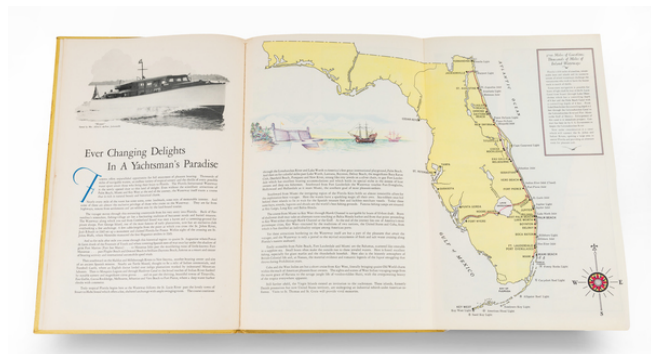

Stock#: 102130
Map Maker: Drew Company
Date: 1935
Place: Jacksonville, FL
Color: Color
Condition: VG+
Size: 26.5 x 14.25 inches
Price: SOLD

Description:

Celebrating the Completion of the Florida Intracoastal Waterway

First edition of the publication issued by the Florida Inland Navigation District heralding the completion of the Florida Intracoastal Waterway.

This volume is presented in quarto size, bound in the original publisher's deluxe edition, and features illustrations and a fold-out map, all in near fine condition. The design work was undertaken by Associated Advertising, Inc., with illustrations by artist Karl M. Zink.

The construction of the Florida Intracoastal Waterway, a monumental project led by the United States Engineer Department, spanned over a decade and absorbed millions of dollars in investment. Extending from the St. Johns River to Miami, this engineering feat was envisioned as a vast, navigable channel, promoting the concept of the "American Riviera." It was meticulously designed to facilitate a broad, well-marked route for maritime passage, enhancing the safety and efficiency of travel along Florida's coast.

Upon its completion, the waterway was touted as a significant advancement for maritime recreation in the United States, offering a new, secure avenue for yachtsmen and maritime enthusiasts. The Florida Intracoastal Waterway was presented not only as a triumph of engineering but also as an invitation to experience the unique charm and vibrant culture of Florida. The rhetoric of the time, as encapsulated by the Florida Inland Navigation District Commissioners, painted the waterway as a gateway to the "romance, glamour, and colorful gaieties of Florida life," encouraging visitors to traverse the state's picturesque landscapes by boat.