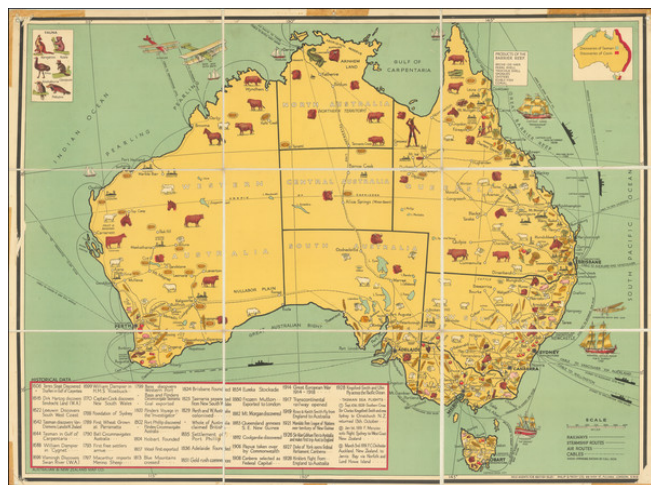

Barry Lawrence Ruderman Antique Maps Inc.

7407 La Jolla Boulevard
La Jolla, CA 92037

www.raremaps.com

(858) 551-8500
blr@raremaps.com

Australia - Showing Trade and Transportation

Stock#: 102102
Map Maker: Philip & Tracey LTD. /
 Australian & New Zealand Map
 Co.
Date: 1933 circa
Place: London
Color: Color
Condition: VG
Size: 39 x 29 inches
Price: \$ 750.00

Description:

Wonderful, large, and rare pictorial folding map of Australia depicting the many agricultural products (not to mention gold!) of that land.

The biplanes of Bert Hinkler and Sir Ross Smith and Sir Keith Smith are illustrated flying into Australia from the northwest.

The map includes an interesting inset of the Australian coast separated into areas discovered by Cook and those discovered by Tasman - no mention there of Willem Janszoon, Dirk Hartog, Matthew Flinders...

Date based on the last dates that are shown on the historical chronologies present on this and other maps from the series.

Detailed Condition:

Color lithograph folding map, dissected and mounted on linen. Some damage to the edges.