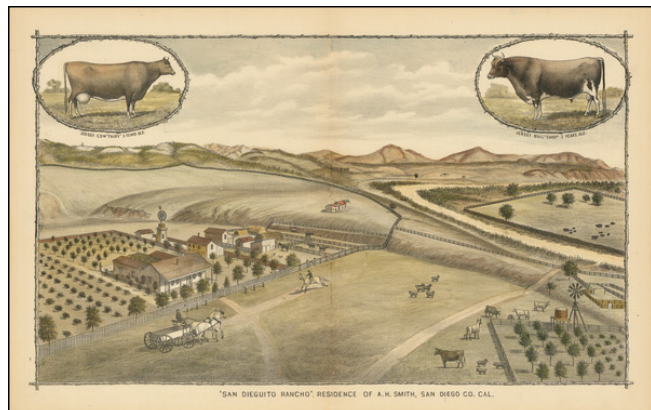

Barry Lawrence Ruderman Antique Maps Inc.

7407 La Jolla Boulevard
La Jolla, CA 92037

www.raremaps.com

(858) 551-8500
blr@raremaps.com

San Dieguito Rancho Residence of A. H. Smith, San Diego, Co. Cal.

Stock#: 102064
Map Maker: Elliott & Co.
Date: 1883
Place: San Francisco
Color: Hand Colored
Condition: VG
Size: 19.5 x 11 inches
Price: \$ 450.00

Description:

Scarce early view of Rancho San Dieguito in San Diego County.

The view appeared in W.W. Elliott's *History of San Diego County, California, with Illustrations Descriptive of its Scenery, Farms, Residences, Public Buildings, Factories, Hotels, Business Houses, Schools, Churches, and Mines, From Original Drawings, With Biographical Sketches*, published in San Francisco in 1883.