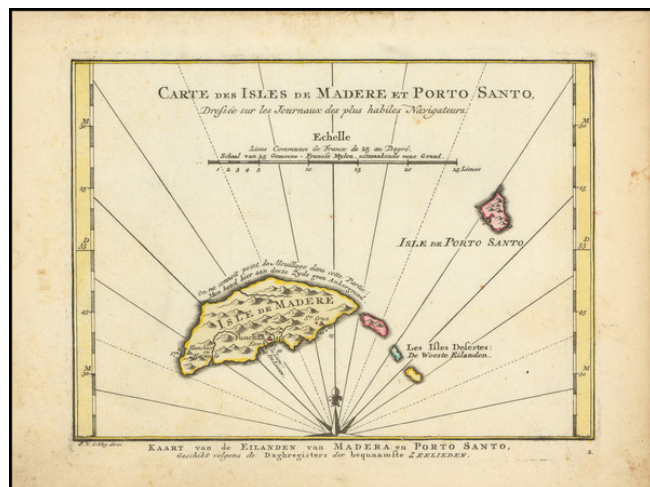

Barry Lawrence Ruderman Antique Maps Inc.

7407 La Jolla Boulevard
La Jolla, CA 92037

www.raremaps.com

(858) 551-8500
blr@raremaps.com

[Madeira] Carte Des Isles De Madere Et Porto Santo

Stock#: 101865
Map Maker: Schley
Date: 1770
Place: Amsterdam
Color: Hand Colored
Condition: VG
Size: 8.5 x 6 inches
Price: \$ 145.00

Description:

Detailed map of Madeira and Porto Santo. Shows Funchal and the Fort, along with other place names.

From a Dutch edition of Bellin's Atlas.

Detailed Condition: