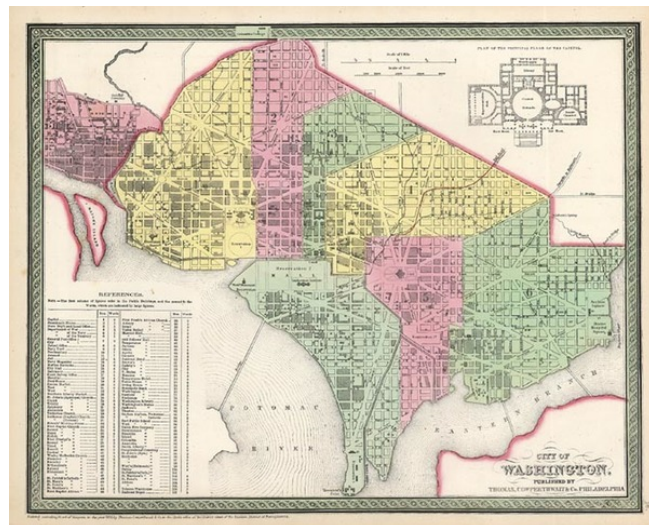

Barry Lawrence Ruderman Antique Maps Inc.

7407 La Jolla Boulevard
La Jolla, CA 92037

www.raremaps.com

(858) 551-8500
blr@raremaps.com

City of Washington

Stock#: 10182
Map Maker: Thomas, Cowperthwait & Co.
Date: 1850
Place: Philadelphia
Color: Hand Colored
Condition: VG+
Size: 15 x 12 inches
Price: SOLD

Description:

Early map of Washington DC. Colored by ward, shows streets, buildings, bridges, railroad lines, etc. Key to main buildings and plan of the Capitol. A very nice example.

Detailed Condition: