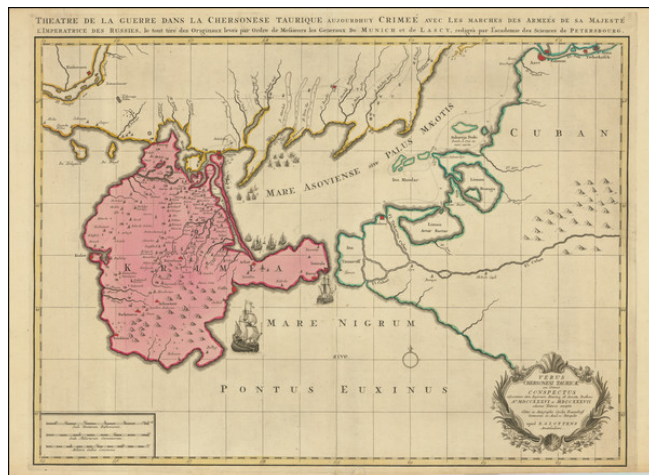

**Barry Lawrence Ruderman  
Antique Maps Inc.**

7407 La Jolla Boulevard  
La Jolla, CA 92037

www.raremaps.com

(858) 551-8500  
blr@raremaps.com

**Verus Chersonesi Tauricae Seu Crimea Conspectus adjacentium item Regionem  
itinerisq ab Exercitu Ruthemo Ao MDCCXXXVI et MDCCXXXVII adversus Tattaros  
Susceptis . . .**

**Stock#:** 101808  
**Map Maker:** Ottens  
**Date:** 1740 circa  
**Place:** Amsterdam  
**Color:** Hand Colored  
**Condition:** VG  
**Size:** 26 x 19.5 inches  
**Price:** \$ 875.00

**Description:**

***Theater of War in Southern Ukraine / Crimea***

Rare map of part of the Ukraine and the Black Sea region, showing the route of the Russian Army in its expedition against the Tartars in 1736 and 1737.

Includes sailing ships, cartouche, compass rose and detailed movements of the route, including encampments.

**Detailed Condition:**