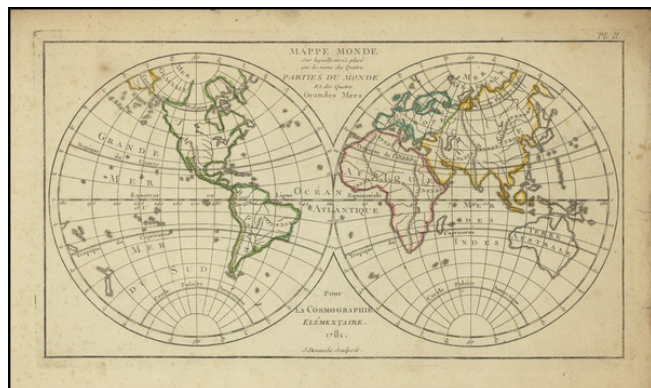

**Barry Lawrence Ruderman  
Antique Maps Inc.**

7407 La Jolla Boulevard  
La Jolla, CA 92037

www.raremaps.com

(858) 551-8500  
blr@raremaps.com

---

**Mappe Monde Sur laquelle ou na place que les noms de Quatre Parties Du Monde Et  
des Quatre Grande Mers . . . 1781**

**Stock#:** 101676  
**Map Maker:** Dezauche  
**Date:** 1781  
**Place:** Paris  
**Color:** Outline Color  
**Condition:** VG  
**Size:** 9 x 6 inches  
**Price:** \$ 175.00

**Description:**

***Dezauche Maps the "Four Parts of the World"***

Nice example of Dezauche's school atlas map of the World, illustrating the four corners of the planet and the 4 great oceans.

An excellent up to date map, although without place names.

No sign of Antarctica. The Northwest Coast of America is still highly conjectural, but New Zealand and Australia show the results of Cook's first voyage.