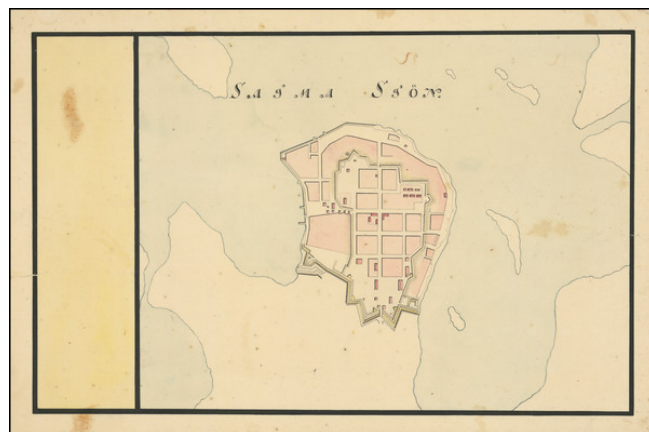

Barry Lawrence Ruderman Antique Maps Inc.

7407 La Jolla Boulevard
La Jolla, CA 92037

www.raremaps.com

(858) 551-8500
blr@raremaps.com

Sajama Sjön

Stock#: 101667
Map Maker: Anonymous
Date: 1750 circa
Place: n.p.
Color: Pen & Ink with Wash Color
Condition: VG
Size: 18.4 x 11.75 inches
Price: \$ 245.00

Description:

Detailed rendering of a fortified town, almost certainly in Sweden.

Detailed Condition: