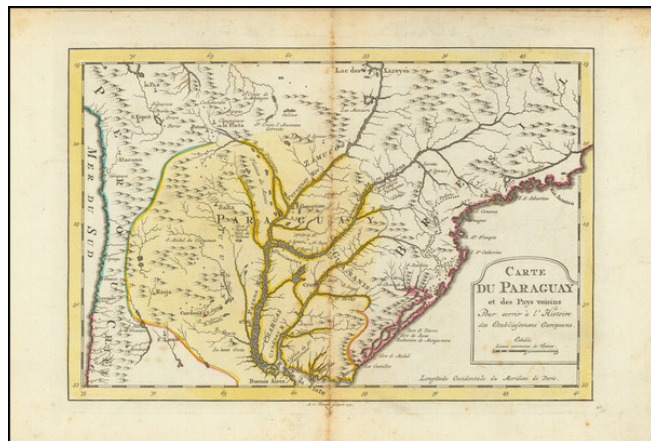

**Barry Lawrence Ruderman
Antique Maps Inc.**

7407 La Jolla Boulevard
La Jolla, CA 92037

www.raremaps.com

(858) 551-8500
blr@raremaps.com

Carte Du Paraguay . . . [showing Rio Janeiro, Buenos Aires, Salta, etc]

Stock#: 101636
Map Maker: Krevelt
Date: 1771
Place: Amsterdam
Color: Hand Colored
Condition: VG
Size: 12.5 x 8 inches
Price: \$ 125.00

Description:

Detailed map of the region centering on the Parana and Paraguay Rivers and the River Plate (Rio de la Plate).

The map extends north to include Rio Janeiro and south to Buenos Aires and extending from the Atlantic to the Pacific.

Also shows Salta, Mendoca, La Paz and several other major cities in the region.

One of the maps produced for the Dutch edition of Nicholas Bellin's, L'Histoire Generale des Voyages.