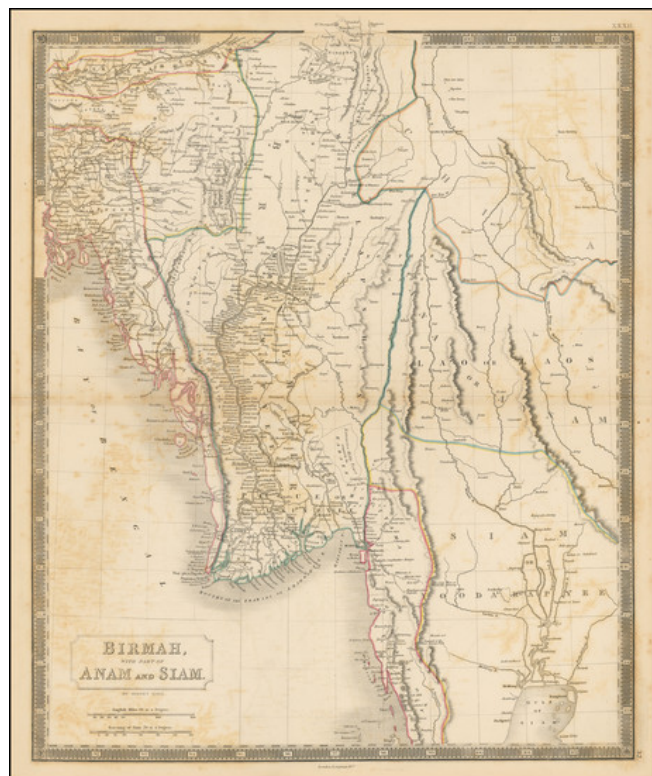

Barry Lawrence Ruderman Antique Maps Inc.

7407 La Jolla Boulevard
La Jolla, CA 92037

www.raremaps.com

(858) 551-8500
blr@raremaps.com

Birmah with part of Anam and Siam

Stock#: 101541
Map Maker: Hall
Date: 1848 circa
Place: London
Color: Outline Color
Condition: VG
Size: 16.5 x 19.9 inches
Price: \$ 145.00

Description:

Interesting regional map of Southeast Asia, specifically Burma (Myanmar).

Also shows Annam in Vietnam and Siam (Thailand).

Nice detail on the coastline.

Detailed Condition:

Original hand-color in outline. Some offsetting. Minor foxing at edges.