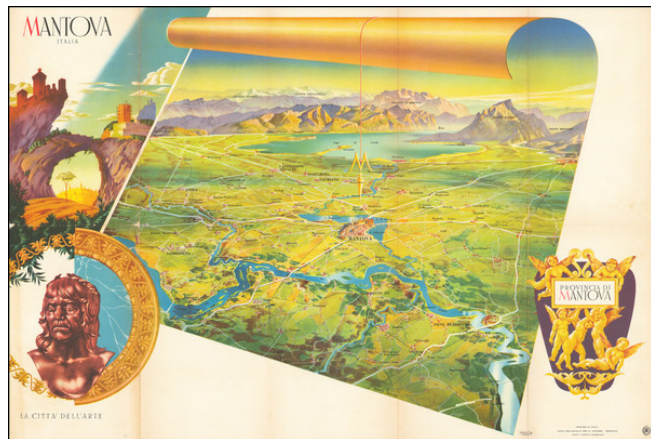

Barry Lawrence Ruderman Antique Maps Inc.

7407 La Jolla Boulevard
La Jolla, CA 92037

www.raremaps.com

(858) 551-8500
blr@raremaps.com

Provincia di Mantova

Stock#: 101478
Map Maker: Berann
Date: 1950 circa
Place: Mantova
Color: Color
Condition: VG
Size: 24.25 x 16.45 inches
Price: \$ 145.00

Description:

Decorative birdseye view style map of the area centered on Mantova between the Po River and Lago Di Garda, on the Fiume Mincio (Mincio River).

Includes a town plan and tourist information on the verso.