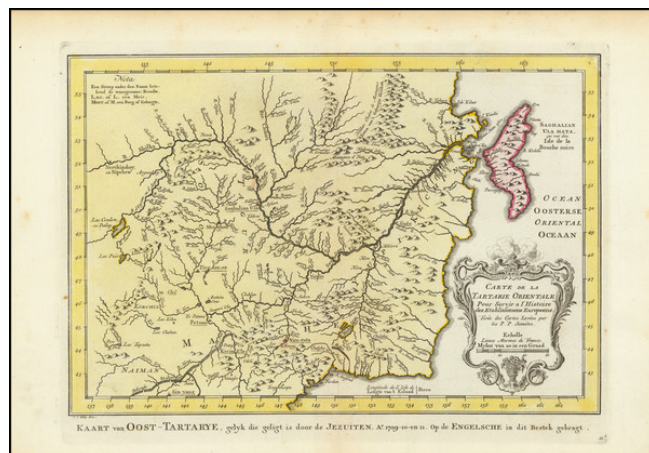

Barry Lawrence Ruderman Antique Maps Inc.

7407 La Jolla Boulevard
La Jolla, CA 92037

www.raremaps.com

(858) 551-8500
blr@raremaps.com

Carte De La Tartarie Orientale

Stock#: 101327
Map Maker: Schley
Date: 1770
Place: Amsterdam
Color: Hand Colored
Condition: VG
Size: 12.5 x 9 inches
Price: \$ 145.00

Description:

Detailed map of Manchuria and the Northeast portion of Tartaria, including Sagallan Anga Hata--Isle de la Bouche Noire, etc. Includes a decorative title cartouche.

One of the maps produced by Nicholas Bellin for Prevost d'Exiles' influential travel book, *L'Histoire Generale des Voyages*.